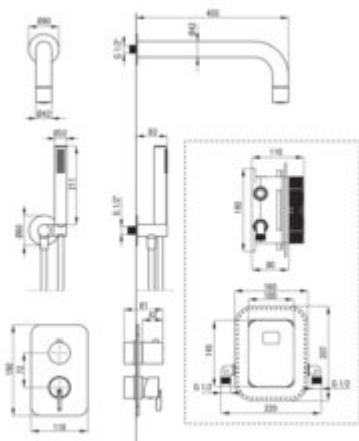

SILIA
Concealed shower set, with mixer
BOX

Product code: BXYZRQSM
EAN: 5907650844747
Color: brushed gold
Warranty [years]: 7

Mixer (BXY_X44M)

Mixer type	Concealed BOX, mixer
Installation method	concealed
Flow class [l/min]	B ≤ 25.2 (19.9 - 25.2)
Acoustic group [dB]	I (x ≤ 20)

Mixer (BXY_RQSM)

Mixer type	Concealed BOX
Installation method	concealed

Spout

Spout type	still
Range of shower/ bath spout [mm]	382

Shower overhead

Shape	round
Material	brass
thickness	42
Diameter [mm]	42
Anti-calc	yes
Number of functions	1
Stream type	rain

Hand shower

Number of functions	1
Anti-calc	yes
Stream type	rain
Additional features	cool-out

Angled hose connector

Finish	brushed gold
Connection type	for the hose with hand shower holder
Shape	round
Material	brass
Connection thread	yes
Concealed mounting	yes