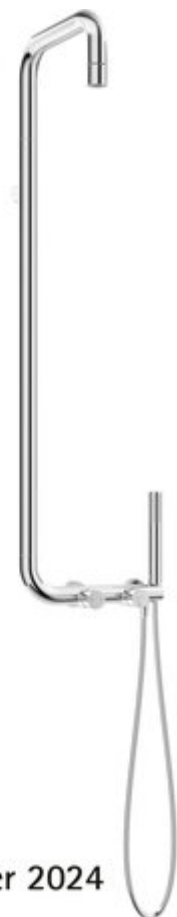

SILIA  
Shower column, with shower  
mixer

Product code: NQS\_04XM

EAN: 5907650818953

Color: chrome

Warranty [years]: 5

reddot winner 2024

#### Shower column

Finish	chrome
mixer	yes
Flow class [l/min]	15<= S <20 (15 - 19.9)

#### Rail

Material	brass
----------	-------

#### Shower overhead

Shape	round
Material	brass
thickness	42
Diameter [mm]	42
Anti-calc	yes
Number of functions	1
Stream type	rain