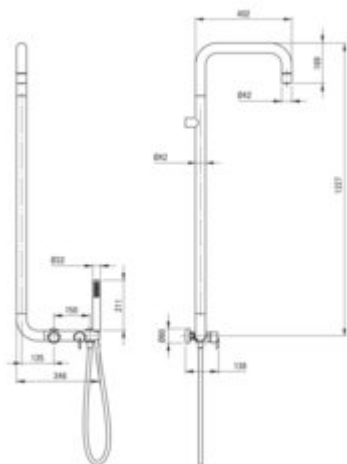

SILIA  
Shower column, with shower  
mixer

Product code: NQS\_04XM

EAN: 5907650818953

Color: chrome

Warranty [years]: 5

reddot winner 2024

#### Shower column

Finish	chrome
mixer	yes
Flow class [l/min]	15<= S <20 (15 - 19.9)

#### Shower overhead

Shape	round
Material	brass
thickness	42
Diameter [mm]	42
Anti-calc	yes
Number of functions	1
Stream type	rain

#### Hose

Length [mm]	1500
Braid material	PVC
Anti-twist	1