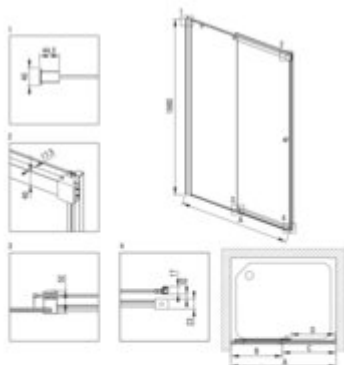

Product code: KTSPN10P

EAN: 5907650820406

Color: nero

Warranty [years]: 5

Shower door

Finish	nero
Width [mm]	1000
Height [mm]	2000
Glass finish	transparent
Glass thickness [mm]	6
Active cover installation	yes
Masking of assembly elements	to be completed with KTS walk-in
Profiles levelling the curvature of the walls	yes
Holders	yes
Tempered glass TOTAL WHITE	with safety
Reversible doors	yes
Silent closing	yes
Installation without shower tray possible	yes
Lifting hinges	yes
Hinges flush with the glass	no
possibility to cut the upper guide and threshold strip	yes
Showe cabin	
Side dimension [mm]	1010

Features:

- Hydrophobic Active-Cover coating that makes it easier for water to run off the glass
- Covering of assembly elements
- TOTALWHITE transparent glass
- Profiles leveling the curvature of the walls
- Safe and durable tempered glass
- Dedicated cleaning agent, safe for cleaned surfaces
- Dedicated to Active Cover surfaces
- Reversible door that allows the cabin to be mounted on the right or left side
- The profile system makes it possible to reduce the curvature of the walls
- Only the best materials, the quality of which has been confirmed by laboratory tests
- Precise door closing through lifting hinges
- Resistance to impacts, chemicals and stains in accordance with PN-EN 14428+A1:2008 norm, c
- The shower enclosure can be installed directly on tiles or on Correo (KQR) granite shower trays as well as Kerria Plus (KTS) and Silia (KSKA) acrylic shower trays.