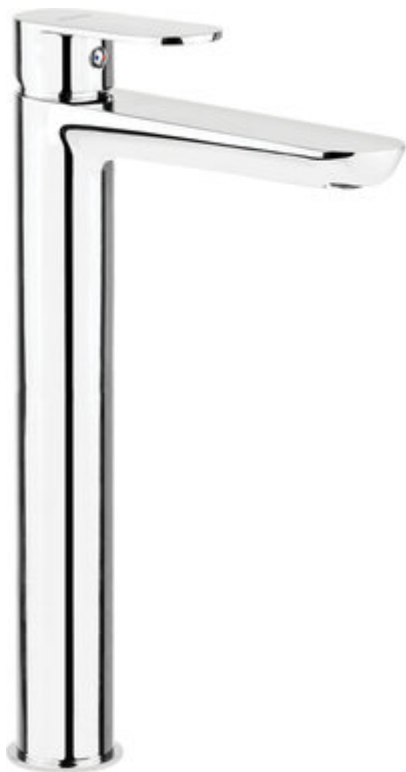

ALPINIA

Washbasin tap, tall

Product code: BGAE020K

EAN: 5907650829843

Color: chrome

Warranty [years]: 7

Mixer

Finish	chrome
Material	brass
Mixer type	single-handle, mixer
Installation method	standing
Total mixer height [mm]	320
Flow class [l/min]	Z - 4-9 l/min
Acoustic group [dB]	I (x <= 20)

Mixer cartridge

Ceramic cartridge size	35 mm
------------------------	-------

Spout

Spout type	still
Mixer spout range [mm]	165
Material	brass

Aerator

Aerator type	restricting the flow
Aerator size	M24
Water flow reduction	to 4.5 l/min

Connecting hose

Length [mm]	450
Installation thread	3/8"
Connection thread	M10

Features:

- Light and subtle design
- Coin-slot aerator
- The tap is equipped with an ECO-aerator that reduces water consumption to 4,5 l-min
- The mixer body is made of the highest quality brass
- Z flow class (4-9 l/min) allowing for water consumption reduction
- 45 cm connection hoses included
- The mounting sleeve facilitates the installation of the mixer
- Only the best materials, the quality of which has been confirmed by laboratory tests
- The mixer is equipped with a stream aerator
- Cleaning agent for fixtures in all colors available