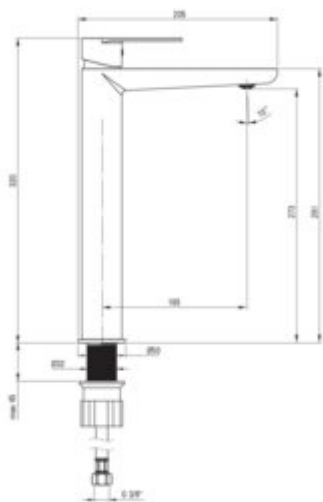

ALPINIA

Washbasin tap, tall

Product code: BGAE020K

EAN: 5907650829843

Color: chrome

Warranty [years]: 7

Mixer

Finish	chrome
Material	brass
Mixer type	single-handle, mixer
Installation method	standing
Total mixer height [mm]	320
Flow class [l/min]	Z - 4-9 l/min
Acoustic group [dB]	I (x <= 20)

Mixer cartridge

Ceramic cartridge size	35 mm
------------------------	-------

Spout

Spout type	still
Mixer spout range [mm]	165
Material	brass

Aerator

Aerator type	restricting the flow
Aerator size	M24
Water flow reduction	to 4.5 l/min

Connecting hose

Length [mm]	450
Installation thread	3/8"
Connection thread	M10

Features:

- Light and subtle design
- Coin-slot aerator
- The tap is equipped with an ECO-aerator that reduces water consumption to 4,5 l-min
- The mixer body is made of the highest quality brass
- Z flow class (4-9 l/min) allowing for water consumption reduction
- 45 cm connection hoses included
- The mounting sleeve facilitates the installation of the mixer
- Only the best materials, the quality of which has been confirmed by laboratory tests
- The mixer is equipped with a stream aerator
- Cleaning agent for fixtures in all colors available