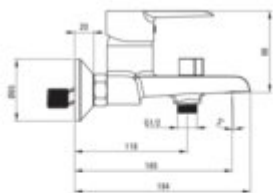

## Bath mixer, wall-mounted

Product code: BFC\_010M

EAN: 5908212083673

Color: chrome

Warranty [years]: 7

### Mixer cartridge

Ceramic cartridge size	40 mm
------------------------	-------