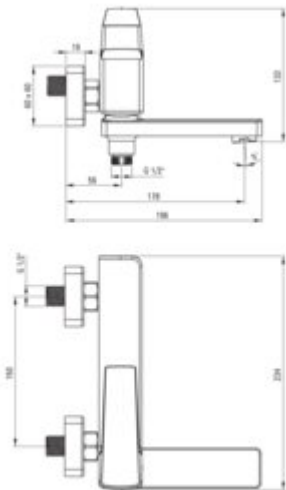

BLUR

Bath mixer, wall-mounted

Product code: BQL_012M

EAN: 5907650869825

Color: chrome

Warranty [years]: 7

Mixer

| | |
|-------------------------|----------------------|
| Finish | chrome |
| Material | brass |
| Mixer type | single-handle, mixer |
| Installation method | wall-mounted |
| Total mixer height [mm] | 133 |
| Flow class [l/min] | A <= 15 (9.1 - 15) |
| Acoustic group [dB] | II (20 < x <= 30) |

Mixer cartridge

| | |
|------------------------|-------|
| Ceramic cartridge size | 35 mm |
|------------------------|-------|

Spout

| | |
|------------------------|----------|
| Spout type | foldable |
| Mixer spout range [mm] | 180 |

Function switch

| | |
|-------------|--------------------|
| Switch type | ceramic mechanical |
|-------------|--------------------|

Aerator

| | |
|--------------|-----------|
| Aerator type | honeycomb |
| Aerator size | M24 |