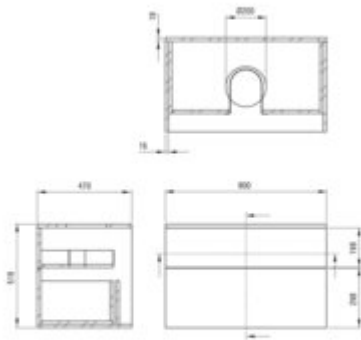

### Furniture

Finish	black
Installation method	wall-mounted
Width [mm]	800
Height [mm]	520
Depth [mm]	470
Material	MDF, particle board
Mounting kit included	no