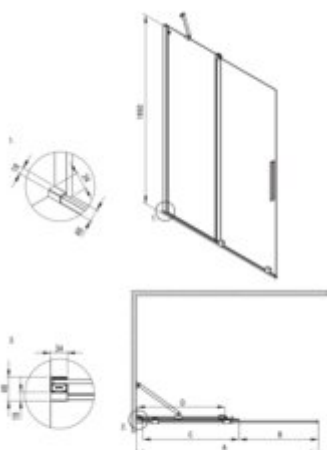

PRIZMA
Shower cabin, rectangular

Product code: KPNDP14S07

EAN: 5907650899808

Color: titanium

Warranty [years]: 5

Model	Size	A [mm]	B [mm]	C [mm]	D [mm]
KTJ_K38R	800x1950	790-800	310	420	370
KTJ_K39R	900x1950	890-900	360	470	420
KTJ_K39K	1000x1950	990-1000	410	520	470
KTJ_K32R	1200x1950	1190-1200	510	620	570
KTJ_K34R	1400x1950	1390-1400	610	720	670

Showe cabin (KTJ_C34R)

Finish	brushed bronze
Width [mm]	1400
Height [mm]	1950
Glass finish	transparent
Glass thickness [mm]	6
Active cover	yes
Side dimension [mm]	1400
Railings	short to perpendicular wall/long to parallel wall
Reversible doors	yes
Installation without shower tray possible	yes
Possibility to install a railing to a perpendicular wall	yes

Showe cabin (KTJ_C37P)

Finish	brushed bronze
Width [mm]	700
Height [mm]	1950
Glass finish	transparent
Glass thickness [mm]	6
Active cover	yes
Side dimension [mm]	680
Reversible doors	yes
Installation without shower tray possible	yes