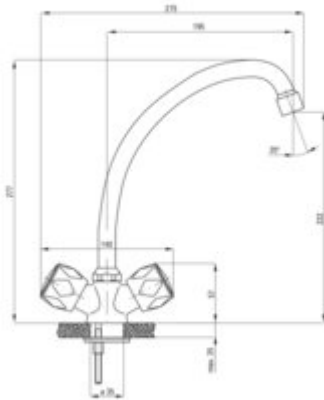

## Mixer

Finish	chrome
Material	brass
Mixer type	two-handle, mixer
Installation method	standing
Total mixer height [mm]	277
Flow class [l/min]	S - 15.1-19.8 l/min
Acoustic group [dB]	II (20 < x <= 30)

## Mixer cartridge

Ceramic cartridge size	1/2"
------------------------	------

## Spout

Spout type	swivel
Mixer spout range [mm]	195
Material	steel 304

## Connecting hose

Length [mm]	350
Installation thread	3/8"
Connection thread	M10