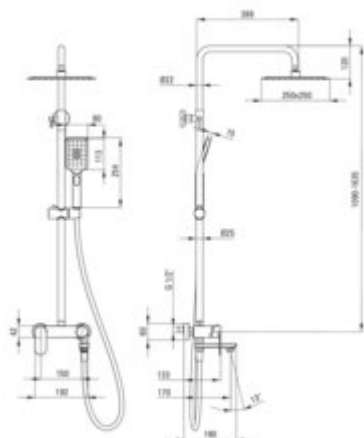

**ALPINIA**  
Shower column, with bathtub  
mixer

**Product code:** NAC\_Z1AM  
**EAN:** 5907650831457  
**Color:** gold  
**Warranty [years]:** 5

**Shower column**

Finish	gold
mixer	yes
Flow class [l/min]	12 ≤ A < 15 (12 - 14.9)
Rain head height adjustment	yes

**Rail**

Material	steel 304
Additional features	adjustable shower head angle

**Shower overhead**

Width [mm]	250
Length [mm]	250

**Hand shower**

Number of functions	3
Anti-calc	yes
Stream type	rain, mist, mixed

**Hose**

Length [mm]	1500
Braid material	PVC
Anti-twist	1

**Spout**

Spout type	foldable
Range of shower/ bath spout [mm]	170
aerator	yes

**Function switch**

Switch type	ceramic mechanical
-------------	--------------------

**Mixer**

Mixer type	mixer, single-handle
------------	----------------------

**Features:**

- Steel bar
- Light and subtle design
- Only the best materials, the quality of which has been confirmed by laboratory tests
- Anti-calc system facilitating the removal of limescale deposits
- The movable aerator allows you to direct the water stream
- Foldable spout increase comfort and safety of use
- The mixer body is made of the highest quality brass
- Adjustable shower hand angle
- Adjustable rain shower height
- Dedicated cleaning agent, safe for cleaned surfaces
- Coating applied using the PVD method