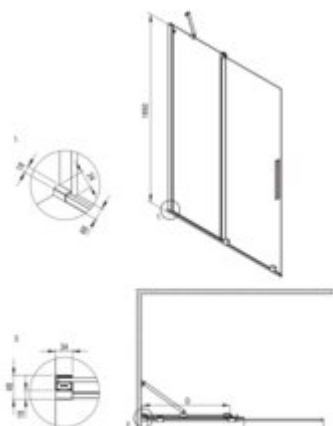

PRIZMA
Shower cabin, square

Product code: KPNAP09P09

EAN: 5907650884125

Color: bianco

Warranty [years]: 5

Model	Type	A (mm)	B (mm)	C (mm)	D (mm)
WTJ K388	900x1950	790-800	310	420	270
WTJ K388	900x1950	880-800	360	470	420
WTJ K326	1200x1950	880-1200	410	520	470
WTJ K326	1200x1950	1180-1200	510	620	570
WTJ K348	1400x1950	1380-1400	610	720	670

Showe cabin

Finish	bianco
Width [mm]	900
Height [mm]	1950
Glass finish	transparent
Glass thickness [mm]	6
Active cover	yes
Side dimension [mm]	900
Railings	short to perpendicular wall/long to parallel wall
Tempered glass TOTAL WHITE	no
Reversible doors	yes
Installation without shower tray	yes possible
Possibility to install a railing to a perpendicular wall	yes

Features:

- Hydrophobic Active-Cover coating that makes it easier for water to run off the glass
- Possibility to install the cabin without a shower tray, directly on the tiles
- Possibility of mounting the cabin directly on tiles or on Correo granite (KQR) and Kerria Plus acrylic (KTS) shower trays
- Safe and durable tempered glass
- Resistance to impacts, chemicals and stains in accordance with PN-EN 14428+A1:2008 norm, c
- The railings give the structure rigidity
- Only the best materials, the quality of which has been confirmed by laboratory tests
- Dedicated to Active Cover surfaces
- Innovative and easy-to-maintain coating - bianco
- Dedicated cleaning agent, safe for cleaned surfaces