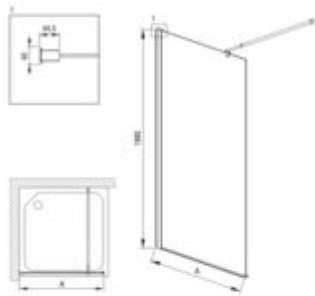

KERRIA PLUS

Shower wall / walk-in, Kerria Plus system

Product code: KTS_038P

EAN: 5908212087404

Color: chrome

Warranty [years]: 5

Model	Size (mm)	A (mm)
670_800P	800x1980	200 L70
670_900P	900x1980	200 L70
670_1000P	1000x1980	160 L70
670_1100P	1100x1980	160 L70
670_1200P	1200x1980	160 L70
670_1300P	1300x1980	160 L70
670_1400P	1400x1980	160 L70
670_1500P	1500x1980	160 L70
670_1600P	1600x1980	160 L70
670_1700P	1700x1980	160 L70
670_1800P	1800x1980	160 L70
670_1900P	1900x1980	160 L70

Finish	chrome
Width [mm]	800
Height [mm]	2000
Glass finish	transparent
Glass thickness [mm]	6
Active cover	yes
installation	to be completed with KTS doors , to be completed with KTS walk-in , possibility of assembly with a KTS movable panel
Side dimension [mm]	770
Adjustment range from [mm]	700
Adjustment range up to [mm]	1200
Masking of assembly elements	yes
Profiles levelling the curvature of the walls	yes
Railings	adjustable stiffening the cabin
Tempered glass TOTAL WHITE	yes
Installation without shower tray	yes possible

Features:

- Only the best materials, the quality of which has been confirmed by laboratory tests
- Possibility to install the cabin without a shower tray, directly on the tiles
- Hydrophobic Active-Cover coating that makes it easier for water to run off the glass
- Covering of assembly elements
- Modern handles with glass protection
- TOTALWHITE transparent glass
- Profiles leveling the curvature of the walls
- The railings give the structure rigidity
- Safe and durable tempered glass
- Dedicated cleaning agent, safe for cleaned surfaces
- Dedicated to Active Cover surfaces
- Resistance to impacts, chemicals and stains in accordance with PN-EN 14428+A1:2008 norm, c