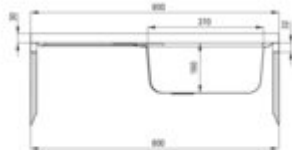

## Steel sink, 1-bowl with drainer

Product code: ZM5\_311L

EAN: 5907650846468

Color: décor

Warranty [years]: 2

### Sink

Finish	décor
Surface type	décor
Material	steel 201
Installation method	lay-on
Number of bowls	1
Minimum cabinet width [mm]	800
Width [mm]	500
Length [mm]	800
Height [mm]	160
Bowl depth [mm]	160
Equipped with accessories	yes
Drain diameter	2"