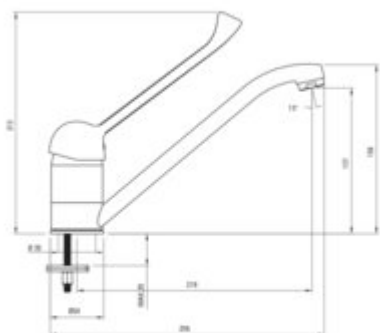

## Kitchen tap

**Product code:** BOJ\_060C

**EAN:** 5908212028667

**Color:** chrome

**Warranty [years]:** 5

### Mixer

Finish	chrome
Material	brass
Mixer type	single-handle, mixer
Installation method	standing
Total mixer height [mm]	212
Flow class [l/min]	A <= 15 (9.1 - 15)
Acoustic group [dB]	I (x <= 20)
Clinic lever	yes

### Mixer cartridge

Ceramic cartridge size	40 mm
------------------------	-------

### Connecting hose

Length [mm]	350
Installation thread	3/8"
Connection thread	M10