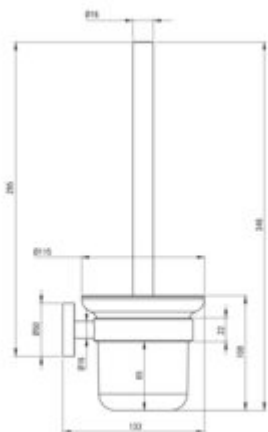

JASMIN

Toilet brush, wall-mounted

Product code: ADJ_N711

EAN: 5907650829157

Color: nero

Warranty [years]: 2

Finish	nero
Surface type	matte
Material	steel 304
Height [mm]	346
Width [mm]	115
Depth [mm]	133
Mounting kit included	yes