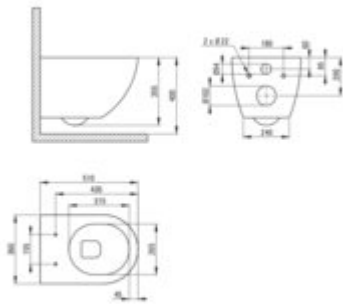

PEONIA

Toilet bowl, with seat

Product code: CDEDNZPW

EAN: 5907650820437

Color: nero

Warranty [years]: 10

Toilet bowl

Finish	nero
Material	ceramic
Type	wall-mounted
Rim type	rimless
Hidden mountings	yes
Width [mm]	360
Length [mm]	510
Height [mm]	355
Mounting holes spacing / Axis [mm]	180
Toilet seat	included
Designed for installation with a mechanical concealed frame with a 3/6 l drain valve setting	no
Mounting kit included	yes
Additional features	toilet seat included

Toilet seat

Finish	nero
Material	duroplast
Slow-close toilet seat	yes
Slim toilet seat	yes
Width [mm]	366
Length [mm]	446
Chrome hinges	yes
Quick seat detachment	yes
Antibacterial	yes

Features:

- Hard and durable ceramics does not lose its properties with long use
- Antibacterial coating, preventing the growth of microorganisms
- Rimless bowl for easy cleaning and hygiene
- Soft-close toilet seat included
- Mounting system with hidden fixings
- Hygienic certificate of the National Institute of Hygiene confirming the product's complia
- Dedicated cleaning agent, safe for cleaned surfaces