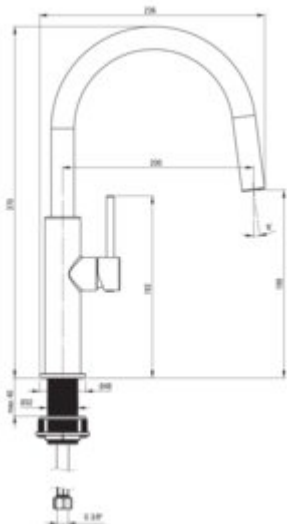

EVORA

Kitchen tap

Product code: BQJ_A62M

EAN: 5907650859345

Color: bianco

Warranty [years]: 7

Mixer

Finish	bianco
Material	steel 304
Mixer type	single-handle, mixer
Installation method	standing
Total mixer height [mm]	370
Flow class [l/min]	Z - 4-9 l/min
Acoustic group [dB]	I (x <= 20)

Mixer cartridge

Ceramic cartridge size	25 mm
------------------------	-------

Spout

Spout type	swivel
Mixer spout range [mm]	200
Material	steel 304

Aerator

Aerator type	honeycomb, flat
Aerator size	M18

Connecting hose

Length [mm]	600
Installation thread	3/8"
Connection thread	M8

Features:

- Innovative and easy-to-maintain coating - bianco
- The mounting sleeve facilitates the installation of the mixer
- Z flow class (4-9 l/min) allowing for water consumption reduction
- The mixer is equipped with a stream aerator
- 45 cm connection hoses included