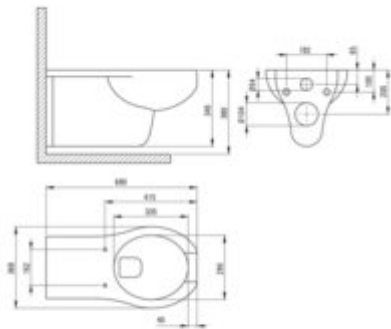

VITAL

Toilet bowl, with seat

Product code: CDVD6WPW

EAN: 5907650820444

Color: white

Warranty [years]: 10

Toilet bowl

Finish	white
Material	ceramic
Type	wall-mounted
Rim type	rim
Hidden mountings	yes
Width [mm]	368
Length [mm]	680
Height [mm]	380
Mounting holes spacing / Axis [mm]	180
Toilet seat	included
Designed for installation with a mechanical concealed frame with a 3/6 l drain valve setting	no
Mounting kit included	no
Additional features	toilet seat included

Toilet seat

Finish	white
Material	duroplast
Slow-close toilet seat	yes
Width [mm]	375
Length [mm]	445
Quick seat detachment	yes
Antibacterial	yes

Features:

- Soft-close toilet seat included
- Hygienic certificate of the National Institute of Hygiene confirming the product's compliance
- Hard and durable ceramics does not lose its properties with long use
- Antibacterial coating, preventing the growth of microorganisms
- Dedicated cleaning agent, safe for cleaned surfaces