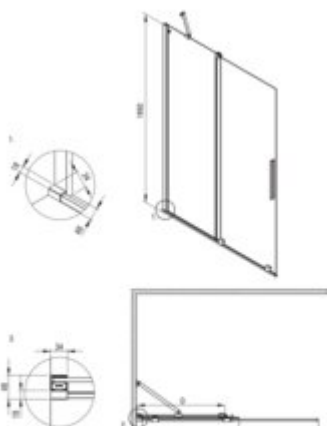

PRIZMA
Shower cabin, square

Product code: KPNCP10P10
EAN: 5907650899761
Color: brushed bronze
Warranty [years]: 5

Model	Type	A (mm)	B (mm)	C (mm)	D (mm)
WTJ K388	900x1950	790-800	310	620	270
WTJ K388	900x1950	880-800	360	670	420
WTJ K326	1200x1950	880-1200	410	520	470
WTJ K326	1200x1950	1180-1200	510	620	570
WTJ K348	1400x1950	1380-1400	610	720	670

Showe cabin

Finish	brushed bronze
Width [mm]	1000
Height [mm]	1950
Glass finish	transparent
Glass thickness [mm]	6
Active cover	yes
Side dimension [mm]	1000
Railings	short to perpendicular wall/long to parallel wall
Reversible doors	yes
Installation without shower tray	yes possible
Possibility to install a railing to a perpendicular wall	yes