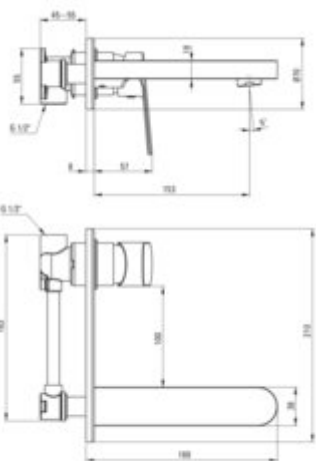

ALPINIA

Washbasin tap, concealed

Product code: BGA_N54L

EAN: 5907650817024

Color: nero

Warranty [years]: 7

Mixer

Finish	nero
Material	brass
Mixer type	mixer, single-handle
Installation method	concealed
Total mixer height [mm]	188
Flow class [l/min]	Z - 4-9 l/min
Acoustic group [dB]	II (20 < x <= 30)

Mixer cartridge

Ceramic cartridge size	35 mm
------------------------	-------

Spout

Spout type	still
Mixer spout range [mm]	153
Material	brass

Aerator

Aerator type	honeycomb
Aerator size	M24

Features:

- Light and subtle design
- Innovative, durable and easy to clean Nero coating
- Flush-mounted installation ensures the aesthetics of the bathroom
- Z flow class (4-9 l/min) allowing for water consumption reduction
- Coin-slot aerator
- Only the best materials, the quality of which has been confirmed by laboratory tests
- The mixer body is made of the highest quality brass
- The mixer is equipped with a stream aerator
- Cleaning agent for fixtures in all colors available
- The faucet includes a concealed element