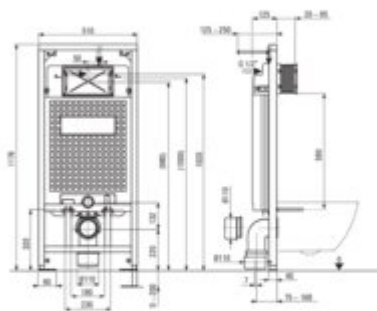

## Toilet set, concealed

**Product code:** CDEF6ZPW

**EAN:** 5907650866145

**Color:** white, brushed steel

**Warranty [years]:** 10

### Concealed toilet frame

Frame height adjustment [mm]	200
Tank capacity [l]	9
Double flushing [l]	3/6
Designated for light casing	yes
Designated for installation in front of the load-bearing wall	yes
Connection valve G1/2"	yes
Silent flushing and filling	yes
Mounting bolts spacing 180 mm and 230 mm	yes