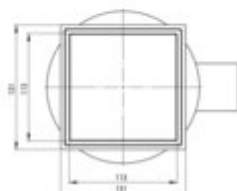

Point drain

Product code: KOS_N01D

EAN: 5907650880271

Color: nero

Warranty [years]: 2

Finish	nero
Length [mm]	130
Material	PP, stainless steel
Siphon flow [l/min]	48
Siphon included	yes
Siphon cleaned from the top	yes
Connection diameter [mm]	50