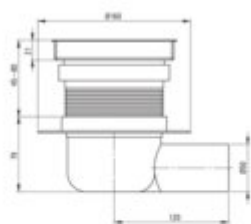

Point drain

Product code: KOS_N01D

EAN: 5907650880271

Color: nero

Warranty [years]: 2

Finish	nero
Length [mm]	130
Material	PP, stainless steel
Siphon flow [l/min]	48
Siphon included	yes
Siphon cleaned from the top	yes
Connection diameter [mm]	50