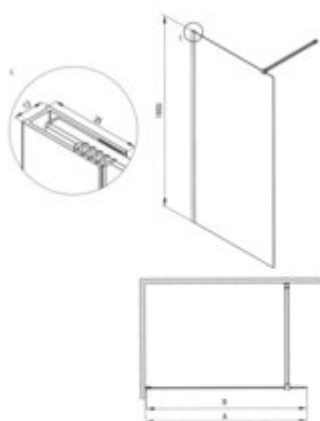

**PRIZMA**  
Shower wall, walk-in

**Product code:** KTJ\_038P

**EAN:** 5907650839330

**Color:** chrome

**Warranty [years]:** 5

Model	Size	A (mm)	B (mm)
KT.J.038P	900x1950	800	1950
KT.J.038P	800x1950	780	1950
KT.J.038P	800x1950	800	1950
KT.J.038P	1050x1950	800	1950
KT.J.038P	1150x1950	800	1950
KT.J.038P	1250x1950	800	1950

**Shower door**

rails adjustable stiffening the cabin

**Showe cabin**

Finish	chrome
Width [mm]	800
Height [mm]	1950
Glass finish	transparent
Glass thickness [mm]	6
Active cover	yes
Side dimension [mm]	780
Tempered glass TOTAL WHITE	no
Reversible doors	yes
Installation without shower tray	yes possible