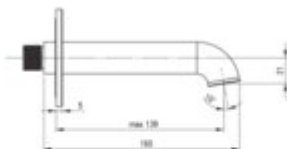

SILIA

Washbasin and bath spout

Product code: NQS_A80K

EAN: 5907650882091

Color: bianco

Warranty [years]: 2

Aerator

Aerator type	silicone, laminar
Stream type	full
Aerator size	M24
Thread type	external

Spout

Finish	bianco
Spout type	bathtub
Material	brass
Spout type	still
Range of shower/ bath spout [mm]	147
Spout length [mm]	160
aerator	yes
Concealed mounting	yes

Features:

- Deante Design Studio Collection
- Noble form and timeless simplicity
- Innovative and easy-to-maintain coating - bianco
- Flush-mounted installation ensures the aesthetics of the bathroom
- Only the best materials, the quality of which has been confirmed by laboratory tests
- Cleaning agent for fixtures in all colors available