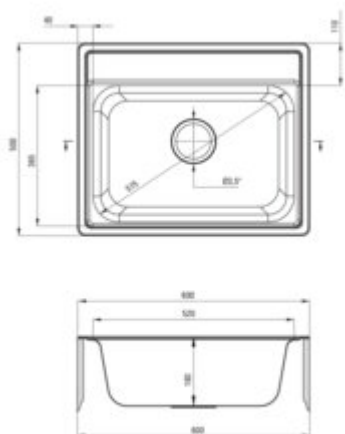

### Sink

Finish	satin
Surface type	satin
Material	steel 304
Installation method	inset
Number of bowls	1
Minimum cabinet width [mm]	600
Width [mm]	500
Length [mm]	600
Height [mm]	180
Bowl depth [mm]	180
Cut-out Length [mm]	580
Cut-out Width [mm]	480
Equipped with accessories	yes
Drain diameter	3.5"