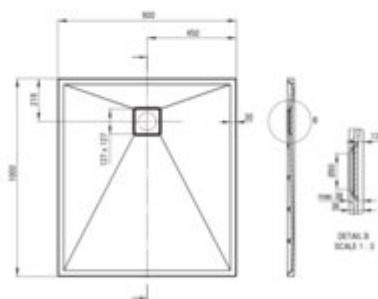

CORREO

Granite shower tray, rectangular

Product code: KQR_A45B

EAN: 5907650878933

Color: alabaster

Warranty [years]: 10

Finish	white
Material	granite
Shape	rectangular
Width [mm]	900
Length [mm]	1000
Height [mm]	36
Installation method	on the floor level, directly on the spout, on the construction material support
Drain diameter	90
possibility to cut to size	yes
Hydrophobicity	yes

Features:

- Dedicated cleaning agent, safe for cleaned surfaces
- Hydrophobic properties repel water molecules
- Properties of Deante granite: resistance to impact, high temperature, discoloration, therm
- For installation at floor level, directly on the screed or supported by construction mater
- Possibility of cutting the granite shower tray
- Warning! The NHC_029C siphon fits this shower tray
- Warning! The NHC_029D siphon fits this shower tray
- Only the best materials, the quality of which has been confirmed by laboratory tests
- Anti-slip properties of granite shower trays
- The finish enriched with silver ions adds antiseptic properties