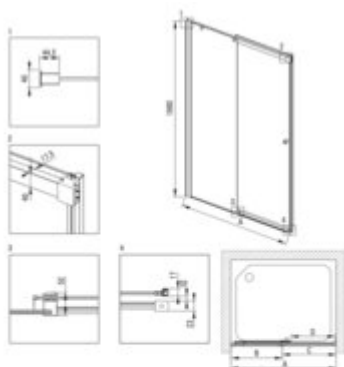

KERRIA PLUS

Shower cabin, rectangular

Product code: KKNOP10S09

EAN: 5907650885412

Color: chrome

Warranty [years]: 5

Showe cabin (KTSP010P)

Side dimension [mm]	1010

Showe cabin (KTS_039P)

Finish	chrome
Width [mm]	900
Height [mm]	2000
Glass finish	transparent
Glass thickness [mm]	6
Active cover installation	yes
	to be completed with KTS doors , to be completed with KTS walk-in , possibility of assembly with a KTS movable panel

Side dimension [mm]	870
Adjustment range from [mm]	700
Adjustment range up to [mm]	1200
Masking of assembly elements	yes
Profiles levelling the curvature of the walls	yes
Railings	adjustable stiffening the cabin
Tempered glass TOTAL WHITE	yes
Installation without shower tray possible	yes

Shower door (KTSP010P)

Finish	chrome
Width [mm]	1000
Height [mm]	2000
Glass finish	transparent
Glass thickness [mm]	6
Active cover installation	yes
	to be completed with KTS walk-in

Masking of assembly elements	yes
Profiles levelling the curvature of the walls	yes

Holders	with safety
Tempered glass TOTAL WHITE	yes
Reversible doors	yes
Silent closing	yes
Installation without shower tray possible	yes
Lifting hinges	no
Hinges flush with the glass	no
possibility to cut the upper guide and threshold strip	yes

Shower door (KTS_0P1X)

Finish	chrome
Height [mm]	2000
installation	to be completed with KTS doors , to be completed with KTS walk-in , possibility of assembly with a KTS movable panel