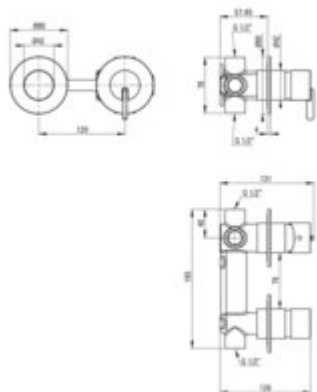

SILIA Shower mixer

Product code: BQS_N46P

EAN: 5907650863601

Color: nero

Warranty [years]: 7

Mixer

Finish	nero
Material	brass
Mixer type	single-handle, mixer
Installation method	concealed
Flow class [l/min]	S - 15.1-19.8 l/min
Acoustic group [dB]	I (x ≤ 20)

Mixer cartridge

Ceramic cartridge size	35 mm
------------------------	-------

Function switch

Switch type	click mechanical
-------------	------------------

Features:

- Deante Design Studio Collection
- Only the best materials, the quality of which has been confirmed by laboratory tests
- Noble form and timeless simplicity
- Ceramic mechanical Click type function switch
- Cleaning agent for fixtures in all colors available
- Innovative, durable and easy to clean Nero coating