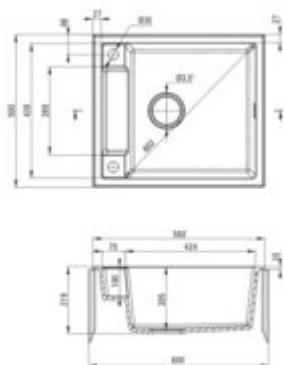

MAGNETIC

Magnetic granite sink, 1-bowl

Product code: ZRM_T103

EAN: 5908212095065

Color: anthracite metallic

Warranty [years]: 18

Sink

Finish	anthracite metallic
Surface type	matte
Material	granite
Installation method	inset
Number of bowls	1
Minimum cabinet width [mm]	600
Width [mm]	500
Length [mm]	560
Height [mm]	219
Bowl depth [mm]	205
Cut-out Length [mm]	540
Cut-out Width [mm]	480
Reversible	yes
Equipped with accessories	yes
Drain diameter	3.5"
Number of holes	2