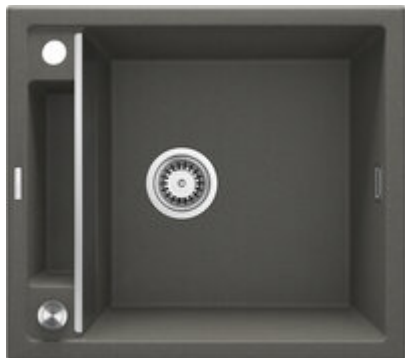

MAGNETIC

Magnetic granite sink, 1-bowl

Product code: ZRM_T103

EAN: 5908212095065

Color: anthracite metallic

Warranty [years]: 18

Sink

Finish	anthracite metallic
Surface type	matte
Material	granite
Installation method	inset
Number of bowls	1
Minimum cabinet width [mm]	600
Width [mm]	500
Length [mm]	560
Height [mm]	219
Bowl depth [mm]	205
Cut-out Length [mm]	540
Cut-out Width [mm]	480
Reversible	yes
Equipped with accessories	yes
Drain diameter	3.5"
Number of holes	2

Sink waste kit

Finish	steel
Plug type	automatic, with a button
Low siphon/ Space saver	yes
possibility to connect a dishwasher/ washing machine	yes

Features:

- Properties of Deante granite: resistance to impact, high temperature, discoloration, therm
- The sink is equipped with fittings with a connection to the dishwasher
- Hydrophobic properties repel water molecules
- The finish enriched with silver ions adds antiseptic properties
- The exceptionally spacious and deep bowl will even accommodate trays taken out of the oven
- Magnets embedded in the mass of the sink
- A steel mask is included
- Possibility to buy accessories that perfectly match this model
- Dedicated cleaning agent, safe for cleaned surfaces
- Space-saving siphon which facilitates e.g. sorting waste
- Longest, 18 years warranty
- Possibility to buy a cloth rail that fits perfectly with this model
- Possibility to buy a sponge hook that fits perfectly with this model.
- Possibility to purchase a drainer that perfectly fits this model
- Automatic plug activated with a CLICK button
- Deante Design Studio Collection