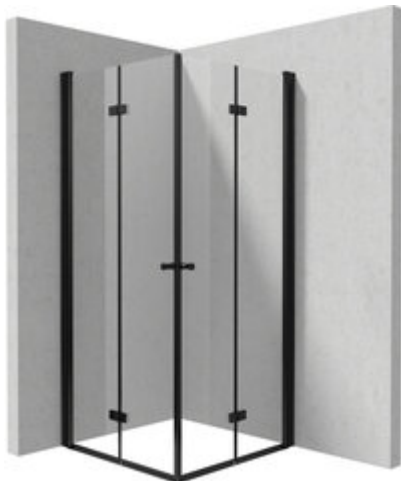

KERRIA PLUS

Shower cabin, square

Product code: KKNNX08X08

EAN: 5907650884415

Color: nero

Warranty [years]: 5

Model	Size [mm]	A [mm]	B [mm]
675aKSP	700x2000	670-688	200
675aKSP	800x2000	770-788	200
675aKSP	900x2000	870-888	200
675aKSP	1000x2000	970-988	200

Showe cabin

Side dimension [mm]	785
Holders	with safety

Shower door

Finish	nero
Width [mm]	800
Height [mm]	2000
Glass finish	transparent
Glass thickness [mm]	6
Active cover installation	yes
	to be completed with KTS doors , to be completed with KTS walk-in
Side dimension [mm]	785
Adjustment range from [mm]	-10
Masking of assembly elements	yes
Profiles levelling the curvature of the walls	yes
Holders	with safety
Tempered glass TOTAL WHITE	yes
Reversible doors	yes
Silent closing	yes
Installation without shower tray possible	yes
Lifting hinges	yes
Hinges flush with the glass	yes

Features:

- Safe and durable tempered glass
- TOTALWHITE transparent glass
- Reversible door that allows the cabin to be mounted on the right or left side
- Possibility to install the cabin without a shower tray, directly on the tiles
- Active Cover coating
- Dedicated to Active Cover surfaces
- Covering of assembly elements
- Precise door closing through lifting hinges
- Folding door handle included
- Profiles leveling the curvature of the walls
- Hinges in the plane of the glass
- Resistance to impacts, chemicals and stains in accordance with PN-EN 14428+A1:2008 norm, c
- Only the best materials, the quality of which has been confirmed by laboratory tests
- Dedicated cleaning agent, safe for cleaned surfaces