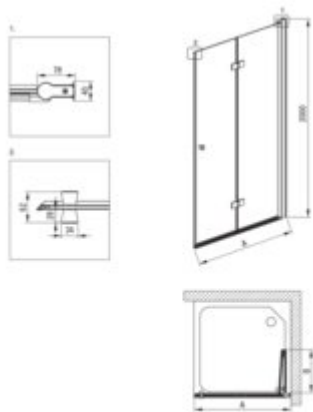

KERRIA PLUS

Shower cabin, square

Product code: KKNNX08X08

EAN: 5907650884415

Color: nero

Warranty [years]: 5

Model	Size [mm]	A [mm]	B [mm]
675aKSP	700x2000	670-688	200
675aKSP	800x2000	770-788	200
675aKSP	900x2000	870-888	200
675aKSP	1000x2000	970-988	200

Showe cabin

Side dimension [mm]	785
Holders	with safety

Shower door

Finish	nero
Width [mm]	800
Height [mm]	2000
Glass finish	transparent
Glass thickness [mm]	6
Active cover installation	yes
	to be completed with KTS doors , to be completed with KTS walk-in
Side dimension [mm]	785
Adjustment range from [mm]	-10
Masking of assembly elements	yes
Profiles levelling the curvature of the walls	yes
Holders	with safety
Tempered glass TOTAL WHITE	yes
Reversible doors	yes
Silent closing	yes
Installation without shower tray possible	yes
Lifting hinges	yes
Hinges flush with the glass	yes

Features:

- Safe and durable tempered glass
- TOTALWHITE transparent glass
- Reversible door that allows the cabin to be mounted on the right or left side
- Possibility to install the cabin without a shower tray, directly on the tiles
- Active Cover coating
- Dedicated to Active Cover surfaces
- Covering of assembly elements
- Precise door closing through lifting hinges
- Folding door handle included
- Profiles leveling the curvature of the walls
- Hinges in the plane of the glass
- Resistance to impacts, chemicals and stains in accordance with PN-EN 14428+A1:2008 norm, c
- Only the best materials, the quality of which has been confirmed by laboratory tests
- Dedicated cleaning agent, safe for cleaned surfaces