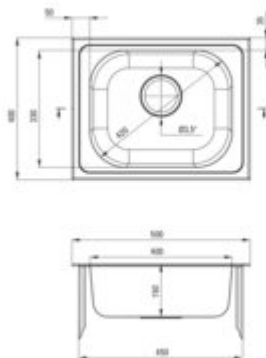

### Sink

Finish	décor
Surface type	décor
Material	steel 201
Installation method	inset
Number of bowls	1
Minimum cabinet width [mm]	450
Width [mm]	400
Length [mm]	500
Height [mm]	150
Bowl depth [mm]	150
Cut-out Length [mm]	480
Cut-out Width [mm]	380
Reversible	no
Equipped with accessories	yes
Drain diameter	3.5"