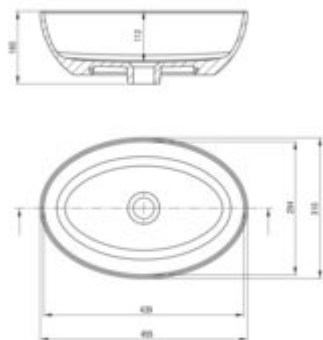

ALPINIA

Ceramic washbasin, countertop

Product code: CGA_6U4S

EAN: 5907650862598

Color: white

Warranty [years]: 10

Finish	white
Material	ceramic
Installation method	countertop/standing
Width [mm]	310
Length [mm]	455
Height [mm]	140
Depth [mm]	112
Without overflow	yes

Features:

- Hard and durable ceramics does not lose its properties with long use
- Antibacterial coating, preventing the growth of microorganisms
- Only the best materials, the quality of which has been confirmed by laboratory tests
- Dedicated cleaning agent, safe for cleaned surfaces