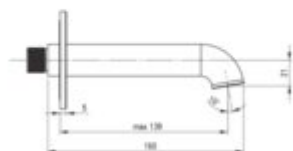

SILIA

Washbasin and bath spout

Product code: NQS_C80K

EAN: 5907650882190

Color: brushed bronze

Warranty [years]: 2

Aerator

Aerator type	silicone
Stream type	aerated
Aerator size	M24
Thread type	external

Spout

Finish	brushed bronze
Spout type	bathtub
Material	brass
Spout type	still
Range of shower/ bath spout [mm]	147
Spout length [mm]	160
aerator	yes
Concealed mounting	yes
Additional features	dodatkowy aerator umywalkowy w komplecie