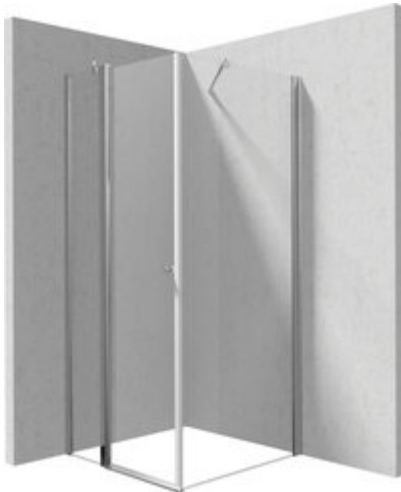

KERRIA PLUS

Shower cabin, square

Product code: KKN0U09S09

EAN: 5907650884224

Color: chrome

Warranty [years]: 5

Showe cabin (KTSU041P)

Side dimension [mm]	900

Showe cabin (KTS_039P)

Finish	chrome
Width [mm]	900
Height [mm]	2000
Glass finish	transparent
Glass thickness [mm]	6
Active cover installation	yes
installation	to be completed with KTS doors , to be completed with KTS walk-in , possibility of assembly with a KTS movable panel
Side dimension [mm]	870
Adjustment range from [mm]	700
Adjustment range up to [mm]	1200
Masking of assembly elements	yes
Profiles levelling the curvature of the walls	yes
Railings	adjustable stiffening the cabin
Tempered glass TOTAL WHITE	yes
Installation without shower tray possible	yes

Shower door

Finish	chrome
Width [mm]	900
Height [mm]	2000
Glass finish	transparent
Glass thickness [mm]	6
Active cover installation	yes
installation	to be completed with KTS walk-in , to be completed with KTS doors
Railing length [mm]	360
Masking of assembly elements	yes
Profiles levelling the curvature of the walls	yes
rails	adjustable stiffening the cabin
Holders	with safety
Tempered glass TOTAL WHITE	yes
Reversible doors	yes
Silent closing	yes
Installation without shower tray possible	yes
Lifting hinges	yes
Hinges flush with the glass	no

Features:

- Hydrophobic Active-Cover coating that makes it easier for water to run off the glass
- Covering of assembly elements
- TOTALWHITE transparent glass