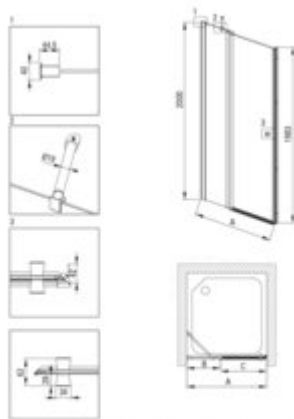

KERRIA PLUS

Shower cabin, square

Product code: KKN0U09S09

EAN: 5907650884224

Color: chrome

Warranty [years]: 5

Showe cabin (KTSU041P)

Side dimension [mm]	900

Showe cabin (KTS_039P)

Finish	chrome
Width [mm]	900
Height [mm]	2000
Glass finish	transparent
Glass thickness [mm]	6
Active cover installation	yes
installation	to be completed with KTS doors , to be completed with KTS walk-in , possibility of assembly with a KTS movable panel
Side dimension [mm]	870
Adjustment range from [mm]	700
Adjustment range up to [mm]	1200
Masking of assembly elements	yes
Profiles levelling the curvature of the walls	yes
Railings	adjustable stiffening the cabin
Tempered glass TOTAL WHITE	yes
Installation without shower tray possible	yes

Shower door

Finish	chrome
Width [mm]	900
Height [mm]	2000
Glass finish	transparent
Glass thickness [mm]	6
Active cover installation	yes
installation	to be completed with KTS walk-in , to be completed with KTS doors
Railing length [mm]	360
Masking of assembly elements	yes
Profiles levelling the curvature of the walls	yes
rails	adjustable stiffening the cabin
Holders	with safety
Tempered glass TOTAL WHITE	yes
Reversible doors	yes
Silent closing	yes
Installation without shower tray possible	yes
Lifting hinges	yes
Hinges flush with the glass	no

Features:

- Hydrophobic Active-Cover coating that makes it easier for water to run off the glass
- Covering of assembly elements
- TOTALWHITE transparent glass