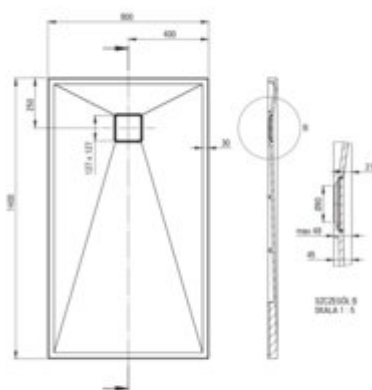

CORREO

Granite shower tray, rectangular

Product code: KQR_T48B

EAN: 5907650821281

Color: anthracite metallic

Warranty [years]: 10

Finish	anthracite metallic
Material	granite
Shape	rectangular
Width [mm]	800
Length [mm]	1400
Height [mm]	45
Installation method	directly on the spout, on the construction material support, on the floor level
Drain diameter	90
possibility to cut to size	yes
Hydrophobicity	yes

Features:

- Properties of Deante granite: resistance to impact, high temperature, discoloration, therm
- Hydrophobic properties repel water molecules
- For installation at floor level, directly on the screed or supported by construction mater
- Possibility of cutting the granite shower tray
- Dedicated cleaning agent, safe for cleaned surfaces
- The finish enriched with silver ions adds antiseptic properties
- Only the best materials, the quality of which has been confirmed by laboratory tests
- Anti-slip properties of granite shower trays
- Warning! The NHC_029D siphon fits this shower tray
- Warning! The NHC_029C siphon fits this shower tray