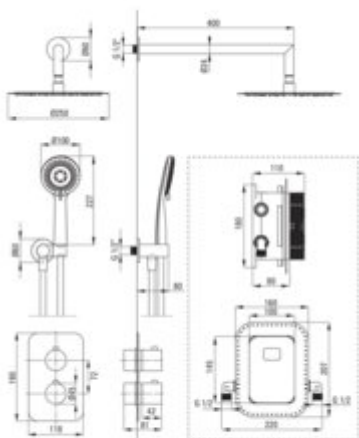

THERM

Concealed shower set, with thermostatic BOX

Product code: BXYZDEBT

EAN: 5907650817758

Color: titanium

Warranty [years]: 7

Mixer (BXY_X44T)

Mixer type	Concealed BOX, thermostatic
Installation method	concealed
Flow class [l/min]	S - 15.1-19.8 l/min
Acoustic group [dB]	I (x <= 20)

Mixer (BXY_DEBT)

Mixer type	Concealed BOX
Installation method	concealed

Spout

Spout type	still
Range of shower/ bath spout [mm]	388

Shower overhead

Shape	round
Material	brass
Diameter [mm]	250
Anti-calc	yes
Number of functions	1
Stream type	rain

Hand shower

Number of functions	3
Anti-calc	yes
Stream type	rain, mixed, hydromassage

Hose

Length [mm]	1500
Braid material	PVC
Anti-twist	1

Angled hose connector

Finish	titanium
Connection type	for the hose with hand shower holder
Shape	round
Material	brass
Connection thread	yes
Concealed mounting	yes

Features:

- Innovative, durable and easy to clean Titanium coating
- Anti-twist system, preventing the hose from twisting
- Durable hose ends made of brass
- The hand shower with Anti-calc system facilitates the removal of limescale
- Anti-calc system facilitating the removal of limescale deposits
- 3-function hand shower
- Flush-mounted installation ensures the aesthetics of the bathroom
- Convenient installation - you can install the BOX now and choose external elements at any
- The best materials guarantee durability and reliability of the product
- Timelessness and unlimited creative possibilities
- Complementarity and comprehensiveness of the offer
- Dedicated cleaning agent, safe for cleaned surfaces
- Only the best materials, the quality of which has been confirmed by