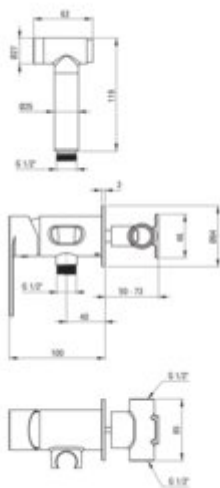

## Bidet tap, concealed

Product code: BGA\_N34M

EAN: 5907650815426

Color: nero

Warranty [years]: 7

### Mixer

Finish	nero
Material	brass
Mixer type	single-handle, mixer
Installation method	concealed
Flow class [l/min]	Z - 4-9 l/min
Acoustic group [dB]	II (20 < x <= 30)
Check valves	yes

### Mixer cartridge

Ceramic cartridge size	35 mm
------------------------	-------

### Hose

Length [mm]	1200
Anti-twist	1