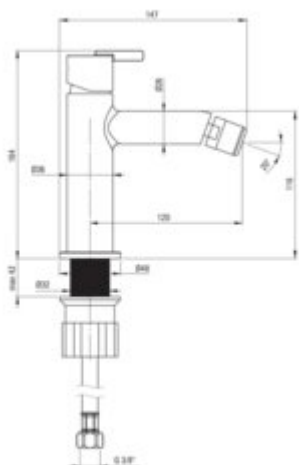

SILIA Bidet tap

Product code: BQS_C30M

EAN: 5907650869078

Color: brushed bronze

Warranty [years]: 7

Mixer

Finish brushed bronze

Material brass

Mixer type single-handle, mixer

Installation method standing

Total mixer height [mm] 344

Flow class [l/min] Z - 4-9 l/min

Acoustic group [dB] I (x ≤ 20)

Mixer cartridge

Ceramic cartridge size 25 mm

Spout

Mixer spout range [mm] 120

Material brass

Aerator

Aerator type silicone

Aerator size M22

Connecting hose

Length [mm] 450

Installation thread 3/8"

Connection thread M10

Features:

- Deante Design Studio Collection
- Coating applied using the PVD method
- Innovative and easy-to-maintain coating - brushed bronze
- Noble form and timeless simplicity
- The mixer body is made of the highest quality brass
- The mixer is equipped with a stream aerator
- The movable aerator allows you to direct the water stream
- The mounting sleeve facilitates the installation of the mixer
- 45 cm connection hoses included
- Z flow class (4-9 l/min) allowing for water consumption reduction
- Only the best materials, the quality of which has been confirmed by laboratory tests
- Cleaning agent for fixtures in all colors available