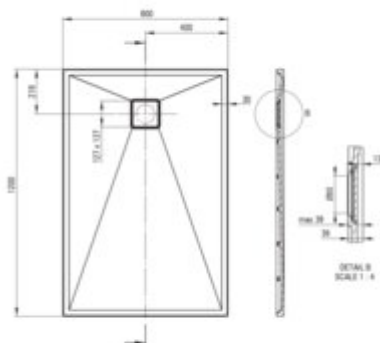

CORREO

Granite shower tray, rectangular

Product code: KQR_A44B

EAN: 5907650878926

Color: alabaster

Warranty [years]: 10

Finish	white
Material	granite
Shape	rectangular
Width [mm]	800
Length [mm]	1200
Height [mm]	36
Installation method	on the floor level, directly on the spout, on the construction material support
Drain diameter	90
possibility to cut to size	yes
Hydrophobicity	yes

Features:

- Dedicated cleaning agent, safe for cleaned surfaces
- Hydrophobic properties repel water molecules
- Properties of Deante granite: resistance to impact, high temperature, discoloration, therm
- For installation at floor level, directly on the screed or supported by construction mater
- Possibility of cutting the granite shower tray
- Warning! The NHC_029C siphon fits this shower tray
- Warning! The NHC_029D siphon fits this shower tray
- Only the best materials, the quality of which has been confirmed by laboratory tests
- Anti-slip properties of granite shower trays
- The finish enriched with silver ions adds antiseptic properties