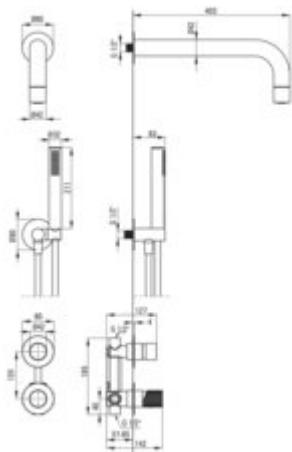

SILIA HEXA

Concealed shower set, with a fixed shower head

Product code: NHS_R9XK

EAN: 5907650886747

Color: brushed gold

Warranty [years]: 7

Mixer

Mixer type	single-handle, mixer
Installation method	concealed
Flow class [l/min]	S - 15.1-19.8 l/min
Acoustic group [dB]	I (x ≤ 20)

Spout

Spout type	still
Range of shower/ bath spout [mm]	382

Shower overhead

Shape	round
Material	brass
thickness	42
Diameter [mm]	42
Anti-calc	yes
Number of functions	1
Stream type	rain

Hand shower

Number of functions	1
Anti-calc	yes
Stream type	rain
Additional features	cool-out

Hose

Length [mm]	1500
Braid material	PVC
Anti-twist	1

Angled hose connector

Finish	brushed gold
Connection type	for the hose with hand shower holder
Shape	round
Material	brass
Connection thread	yes
Concealed mounting	yes

Features:

- Deante Design Studio Collection
- Decorative lever - jewelry for your bathroom
- Noble form and timeless simplicity
- Optimal cone-shaped water flow
- Innovative and easy to maintain brushed gold coating
- Coating applied using the PVD method
- Flush-mounted installation ensures the aesthetics of the bathroom
- The faucet includes a concealed element
- The mixer body is made of the highest quality brass
- Only the best materials, the quality of which has been confirmed by laboratory tests
- Adjustable shower hand angle
- Anti-calc system facilitating the removal of limescale deposits
- Anti-calc hand shower
- Anti-twist system, preventing the hose from twisting
- Cool-out hand shower