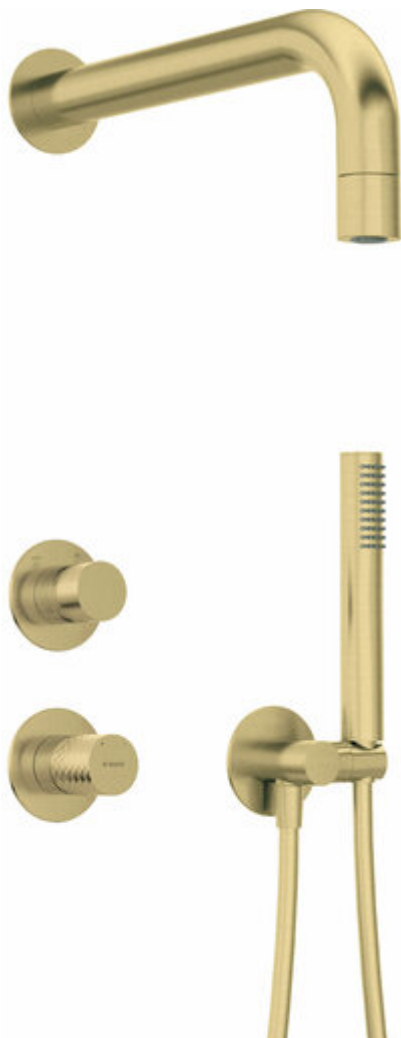

SILIA HEXA

Concealed shower set, with a fixed shower head

Product code: NHS_R9XK

EAN: 5907650886747

Color: brushed gold

Warranty [years]: 7

Mixer

Mixer type	single-handle, mixer
Installation method	concealed
Flow class [l/min]	S - 15.1-19.8 l/min
Acoustic group [dB]	I (x ≤ 20)

Spout

Spout type	still
Range of shower/ bath spout [mm]	382

Shower overhead

Shape	round
Material	brass
thickness	42
Diameter [mm]	42
Anti-calc	yes
Number of functions	1
Stream type	rain

Hand shower

Number of functions	1
Anti-calc	yes
Stream type	rain
Additional features	cool-out

Hose

Length [mm]	1500
Braid material	PVC
Anti-twist	1

Angled hose connector

Finish	brushed gold
Connection type	for the hose with hand shower holder
Shape	round
Material	brass
Connection thread	yes
Concealed mounting	yes

Features:

- Deante Design Studio Collection
- Decorative lever - jewelry for your bathroom
- Noble form and timeless simplicity
- Optimal cone-shaped water flow
- Innovative and easy to maintain brushed gold coating
- Coating applied using the PVD method
- Flush-mounted installation ensures the aesthetics of the bathroom
- The faucet includes a concealed element
- The mixer body is made of the highest quality brass
- Only the best materials, the quality of which has been confirmed by laboratory tests
- Adjustable shower hand angle
- Anti-calc system facilitating the removal of limescale deposits
- Anti-calc hand shower
- Anti-twist system, preventing the hose from twisting
- Cool-out hand shower