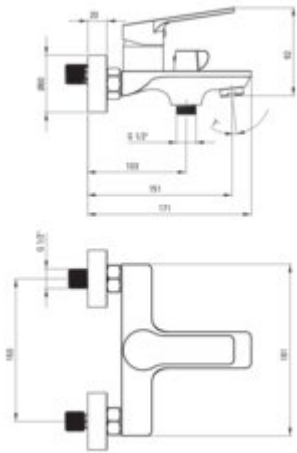

## Bath mixer, wall-mounted

Product code: BLC\_010M

EAN: 5907650871149

Color: chrome

Warranty [years]: 5

### Mixer

Finish	chrome
Material	brass
Mixer type	single-handle, mixer
Installation method	wall-mounted
Flow class [l/min]	S - 15.1-19.8 l/min
Acoustic group [dB]	II (20 < x <= 30)

### Mixer cartridge

Ceramic cartridge size	35 mm
------------------------	-------

### Aerator

Aerator type	honeycomb
Aerator size	M24