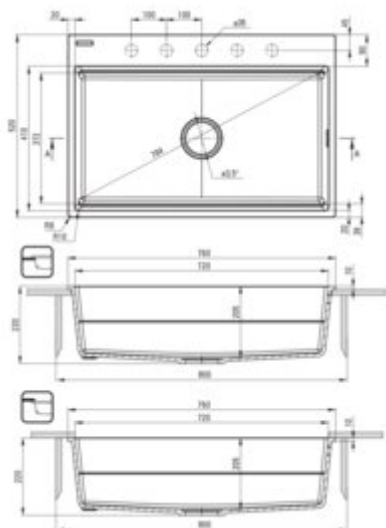

MAGNETIC

Magnetic granite sink, 1-bowl

Product code: ZRM_T10B

EAN: 5907650865490

Color: anthracite metallic

Warranty [years]: 18

Sink

Finish	anthracite metallic
Surface type	matte
Material	granite
Installation method	inset, undermount, flush
Number of bowls	1
Minimum cabinet width [mm]	800
Width [mm]	520
Length [mm]	760
Height [mm]	220
Bowl depth [mm]	205
Cut-out Length [mm]	740
Cut-out Width [mm]	500
Cut-out Length [mm]	720
Cut-out Width [mm]	410
Equipped with accessories	yes
Drain diameter	3.5"
Number of pre-drilled holes	5