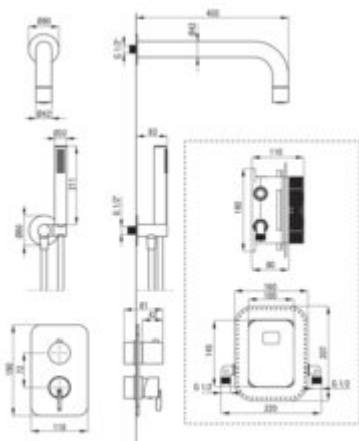

SILIA
Concealed shower set, with mixer
BOX

Product code: BXYZ0QSM
EAN: 5907650858799
Color: chrome
Warranty [years]: 7

Mixer

Mixer type	Concealed BOX, mixer
Installation method	concealed
Flow class [l/min]	B ≤ 25.2 (19.9 - 25.2)
Acoustic group [dB]	I (x ≤ 20)

Spout

Spout type	still
Range of shower/ bath spout [mm]	382

Shower overhead

Shape	round
Material	brass
thickness	42
Diameter [mm]	42
Anti-calc	yes
Number of functions	1
Stream type	rain

Hand shower

Number of functions	1
Anti-calc	yes
Stream type	rain
Additional features	cool-out

Angled hose connector

Finish	steel
Connection type	for the hose with hand shower holder
Shape	round
Material	brass
Connection thread	yes
Concealed mounting	yes

Features:

- Deante Design Studio Collection
- 3-function shower switch, able to lock to 2 functions
- Noble form and timeless simplicity
- Only the best materials, the quality of which has been confirmed by laboratory tests
- Flush-mounted installation ensures the aesthetics of the bathroom
- Adjustable shower hand angle
- Anti-calc hand shower
- Optimal cone-shaped water flow
- Cool-out hand shower
- Anti-twist system, preventing the hose from twisting
- Timelessness and unlimited creative possibilities
- Convenient installation - you can install the BOX now and choose external elements at any
- Cleaning agent for fixtures in all colors available
- Durable hose ends made of brass