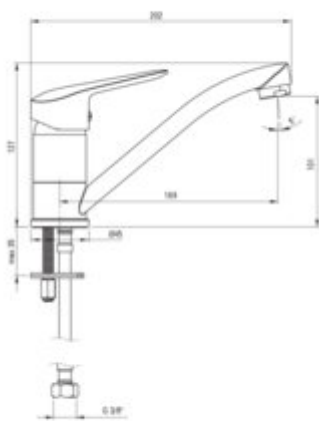

BORO

Washbasin tap

Product code: BMO_026M

EAN: 5908212083574

Color: chrome

Warranty [years]: 7

Mixer

Finish	chrome
Material	brass
Mixer type	single-handle, mixer
Installation method	standing
Total mixer height [mm]	123
Flow class [l/min]	S - 15.1-19.8 l/min
Acoustic group [dB]	II (20 < x <= 30)

Mixer cartridge

Ceramic cartridge size	35 mm
------------------------	-------

Spout

Spout type	swivel
Mixer spout range [mm]	159
Material	steel 304

Aerator

Aerator type	honeycomb
Aerator size	M24

Connecting hose

Length [mm]	450
Installation thread	3/8"
Connection thread	M10

Features:

- Only the best materials, the quality of which has been confirmed by laboratory tests
- 45 cm connection hoses included
- The mixer is equipped with a stream aerator
- Cleaning agent for fixtures in all colors available