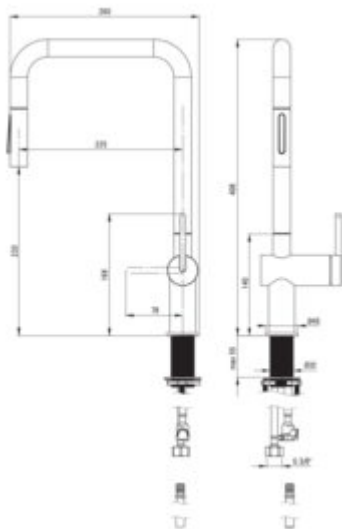

MOMI Kitchen tap

Product code: BKM_073N

EAN: 5907650863861

Color: chrome

Warranty [years]: 7

Mixer

Finish	chrome
Material	steel 304
Mixer type	single-handle, mixer
Installation method	standing
Flow class [l/min]	Z - 4-9 l/min
Acoustic group [dB]	I (x <= 20)

Mixer cartridge

Ceramic cartridge size	35 mm
------------------------	-------

Spout

Spout type	pull-out, swivel
Material	steel 304

Aerator

Aerator type	honeycomb
--------------	-----------

Connecting hose

Length [mm]	600
Installation thread	3/8"
Connection thread	M8

Hand shower

Number of functions	2
---------------------	---

Features:

- Deante Design Studio Collection
- Only the best materials, the quality of which has been confirmed by laboratory tests
- The mixer is equipped with a stream aerator
- Z flow class (4-9 l/min) allowing for water consumption reduction
- 45 cm connection hoses included
- The mounting sleeve facilitates the installation of the mixer
- The mixer with functional pull-out spout
- 2-function spout
- Cleaning agent for fixtures in all colors available