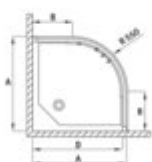

FUNKIA

Shower cabin, half round

Product code: KYP_653K

EAN: 5908212019405

Color: chrome

Warranty [years]: 5

FUNKIA

Finish	chrome
Shape	half round
Width [mm]	900
Length [mm]	900
Height [mm]	1700
Glass finish	frosted
Glass thickness [mm]	5
Side dimension [mm]	895
arc radius [mm]	550
Adjustment range from [mm]	-10
Masking of assembly elements	yes
Profiles levelling the curvature of the walls	yes
Silent closing	yes
Installation without shower tray possible	yes
Detachable lower rollers	yes

Features:

- Only the best materials, the quality of which has been confirmed by laboratory tests
- Safe and durable tempered glass
- Bottom rollers allow for the door detachment and easier product care
- Covering of assembly elements
- Possibility to install the cabin without a shower tray, directly on the tiles
- Dedicated cleaning agent, safe for cleaned surfaces
- Profiles leveling the curvature of the walls
- Resistance to impacts, chemicals and stains in accordance with PN-EN 14428+A1:2008 norm, c
- Enclosure sold without the tray