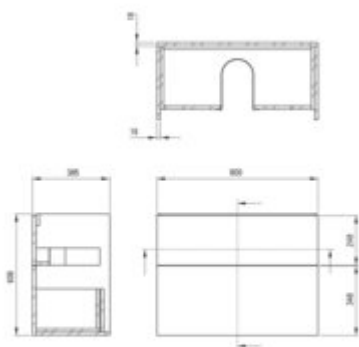

PRIZMA

Bathroom vanity, with washbasin

Product code: STKU8U6U8M

EAN: 5908212001448

Color: cashmere

Warranty [years]: 2

Furniture

Finish	cashmere
Installation method	wall-mounted
Width [mm]	800
Height [mm]	600
Depth [mm]	385
Material	MDF, particle board
Mounting kit included	no

Washbasin

Finish	white
Material	ceramic
Hole for the tap	yes

Features:

- Push to open system - opening drawers by pressing the front.
- SlowMotion drawers with full extension
- Please note: To ensure the set is complete and ready for installation, it is necessary to purchase the siphon and waste plug separately - they are not included in the set.
- Polish quality with care for the environment
- Exceptional durability thanks to appropriate UV varnishes
- Ready-to-use furniture without the need for assembly
- Hard and durable ceramics does not lose its properties with long use
- Antibacterial coating, preventing the growth of microorganisms
- Only the best materials, the quality of which has been confirmed by laboratory tests
- Dedicated cleaning agent, safe for cleaned surfaces