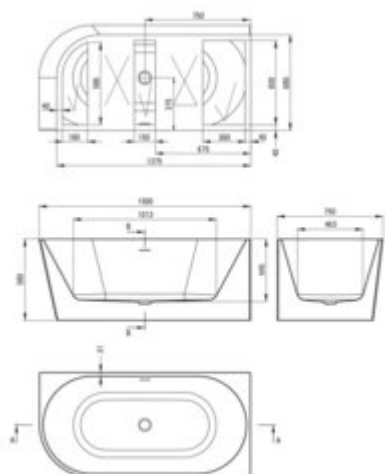

SILIA

Acrylic bathtub, corner/free-standing

Product code: KDS_015P

EAN: 5907650830863

Color: white

Warranty [years]: 5

Finish	white
Material	acrylic
Width [mm]	750
Length [mm]	1500
Height [mm]	580
Depth [mm]	431
capacity [l]	199
Installation method	wall-mounted, freestanding
built-in overflow	yes
Siphon included	yes
Click-clack plug included	yes

Features:

- Deante Design Studio Collection
- Easy to clean and maintain
- Flexible arrangement - free-standing or back-to-wall bathtub
- The set includes a waste trap with a click-clack plug
- Freedom in choosing the faucet - wall-mounted, concealed or floor-mounted
- Dedicated cleaning agent, safe for cleaned surfaces
- Durable acrylic material that maintains its shine and color
- Only the best materials, the quality of which has been confirmed by laboratory tests