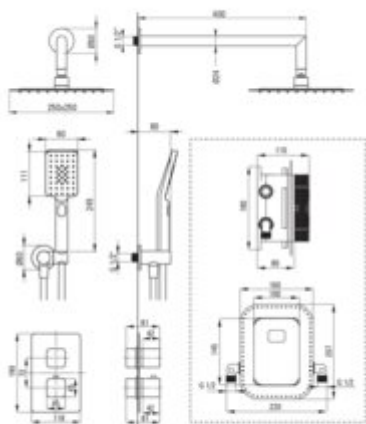

### Mixer (BXY\_X44Z)

Mixer type	Concealed BOX
Installation method	concealed

### Spout

Spout type	still
Range of shower/ bath spout [mm]	388

### Shower overhead

Shape	square
Material	stainless steel
Width [mm]	250
Length [mm]	250
Anti-calc	yes
Number of functions	1
Stream type	rain

### Hose

Length [mm]	1500
Braid material	PVC
Anti-twist	1