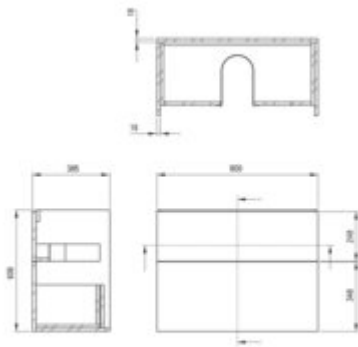

### Furniture

Finish	black
Installation method	wall-mounted
Width [mm]	800
Height [mm]	600
Depth [mm]	385
Material	MDF, particle board
Mounting kit included	no